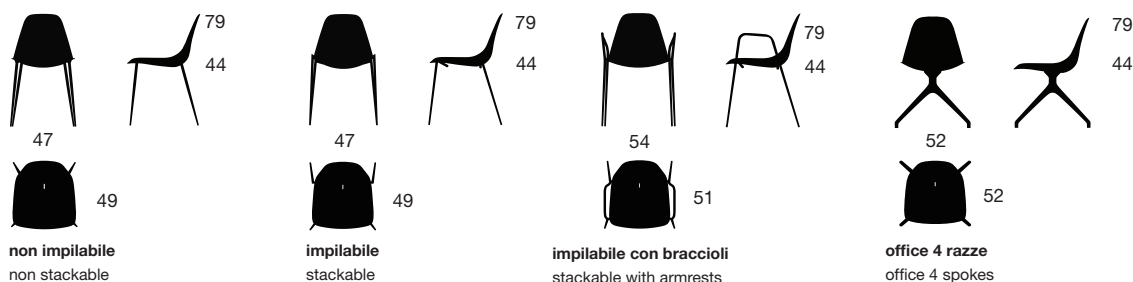

Dimensioni/Dimensions: