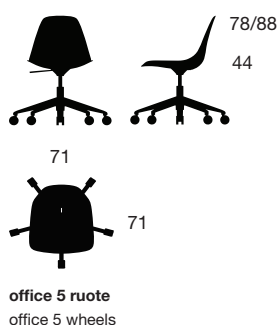

Dimensioni/Dimensions: