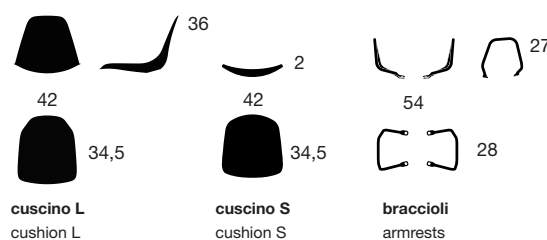

Note: the material finishing are hand-crafted, therefore every piece is unique and presents finishing variations.

Finiture/Finishing:

CATAS
 certificato

Dimensioni/Dimensions:

Accessori/Accessories:

cemento / concrete

RAL 9016 bianco traffico / RAL 9016 traffic white
RAL 3020 rosso traffico / RAL 3020 traffic red

mirror, cromo / mirror, chrome

RAL 9016 bianco traffico/ RAL 9016 traffic white
RAL 6038 verde brillante / RAL 6038 luminous green